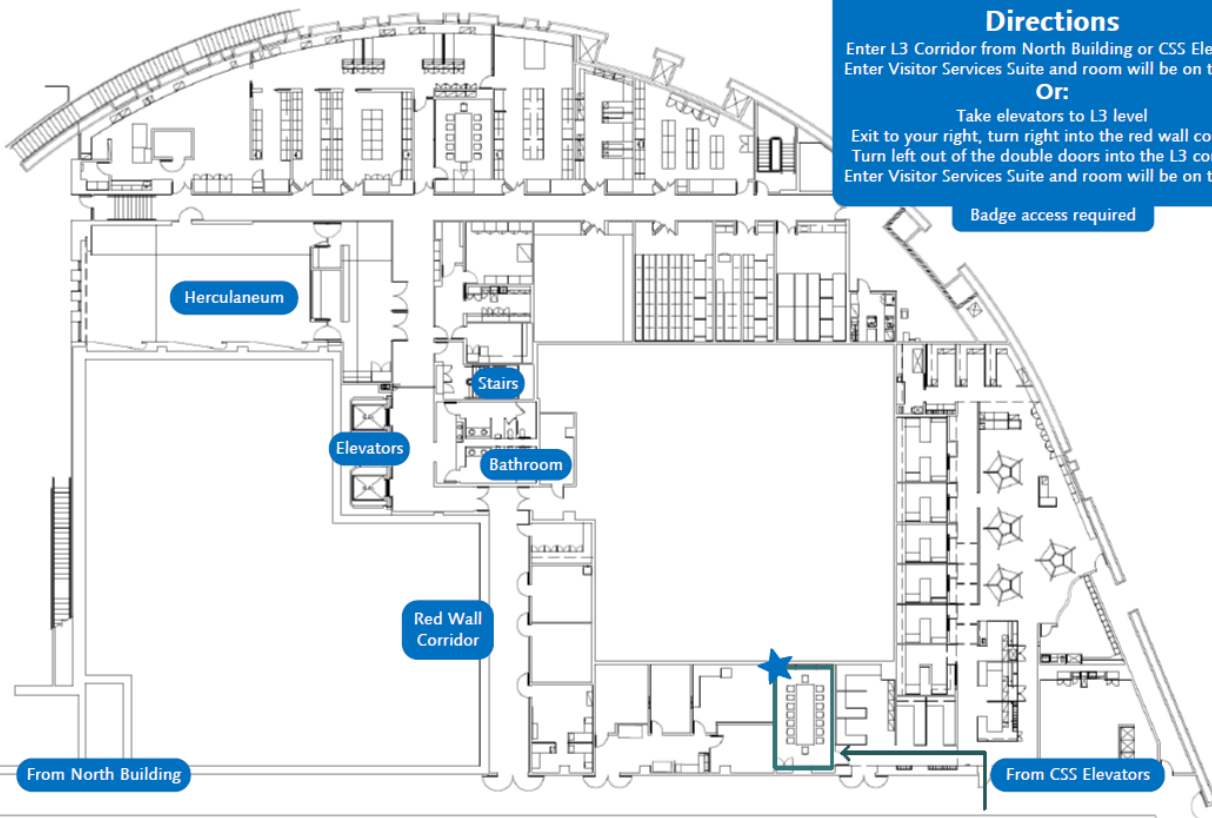

EAST BUILDING

L3 CONFERENCE ROOM (VISITOR SERVICES SUITE)

ROOM FEATURES

Zoom Room | Pin Board | Polycam |
2 Credenzas | Flipchart

CAPACITY

15 (Conference)

EXTENSION

x6681

EAST BUILDING — L3 CONFERENCE ROOM (VISITOR SERVICES SUITE)

Directions

Enter L3 Corridor from North Building or CSS Elevators
Enter Visitor Services Suite and room will be on the left

Or:

Take elevators to L3 level
Exit to your right, turn right into the red wall corridor
Turn left out of the double doors into the L3 corridor
Enter Visitor Services Suite and room will be on the left

Badge access required

From North Building

From CSS Elevators